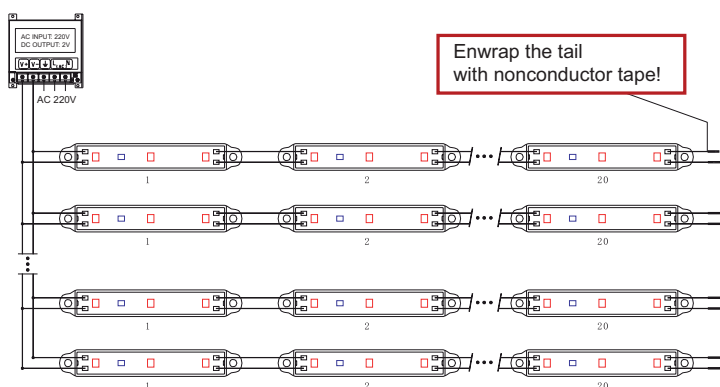

IPLED Modules

- SMD TOPLED as light source
- Large viewing angle
- Lower light decay and longer life span up to 50.000 hours
- Low cost against high performance
- Energy saving
- Environmental friendly
- Suitable for backlighting, channel letters and light-boxes
- Waterproof IP65, ideal for outdoor use
- Easy installation and maintenance free

Product information							
Led Color	Led type	Lumen	Dimension in mm	Power per module	Modules per chain	Angle	Wave length
White	5050 SMD	60	78x15x7	0.72w - 12vdc	20 modules	≥120°	5500-6500k

How many LED on a Power Supply				
15w	30w	60w	100w	150w
15 modules	30 modules	60 modules	100 modules	160 modules

5 meter long master wires diameters		
Power (W)	Current (A)	Wire Diameters (mm ²)
15	1,25	0.75
30	2,5	1
60	5	1.5
100	8,33	2
150	12,5	2

Arrange another master wire if one master wire load is over 100W